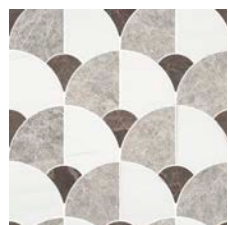

AVAILABLE SIZE: 23"x59", 23x23"

FIGURE

FIGURE SHELL DARK

FIGURE SHELL
DARK
100330407

FIGURE SHELL
LIGHT
100330413

FIGURE SPIRAL
DARK
100330421

FIGURE SPIRAL
LIGHT
100330399

FIGURE SPIRAL DARK