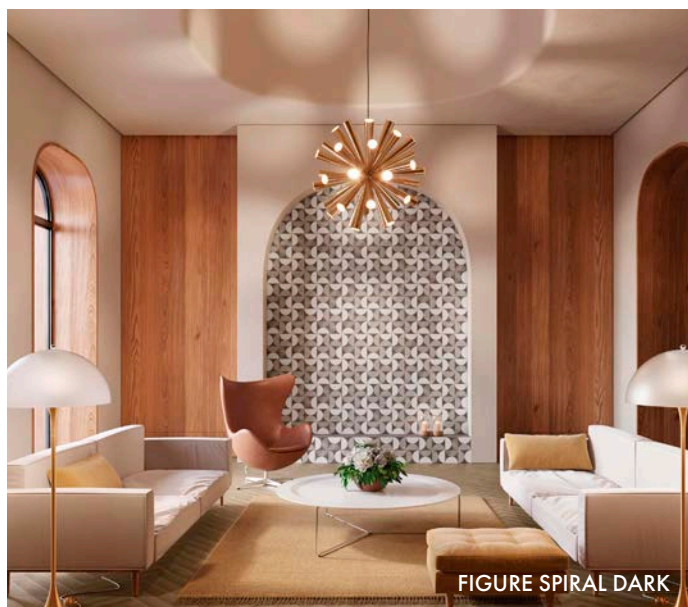

AVAILABLE SIZE: 23"x59", 23x23"

FIGURE

FIGURE SHELL DARK

FIGURE SHELL
DARK
100330407

FIGURE SHELL
LIGHT
100330413

FIGURE SPIRAL
DARK
100330421

FIGURE SPIRAL
LIGHT
100330399

FIGURE SPIRAL DARK

AVAILABLE SIZE: 12"x12"