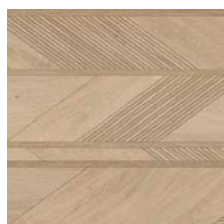

PORCELANOSA®

TILE · KITCHEN · BATH · HARDWOOD

NEW COLLECTIONS
2023

GENT

ARROW 3D ROBLE

ARROW 3D ARCE
23"x59" 100337364

ARROW 3D ROBLE
23"x59" 100337338

DIAMOND 3D ARCE
23"x59" 100337347

DIAMOND 3D ROBLE
23"x59" 100337348

DIAMOND 3D SILVER
23"x59" 100337356

LINE 3D ARCE
23"x59" 100337332

LINE 3D ROBLE
23"x59" 100337297

LINE 3D SILVER
100337319

STONE 3D ARCE
23"x59" 100337299

STONE 3D ROBLE
23"x59" 100337327