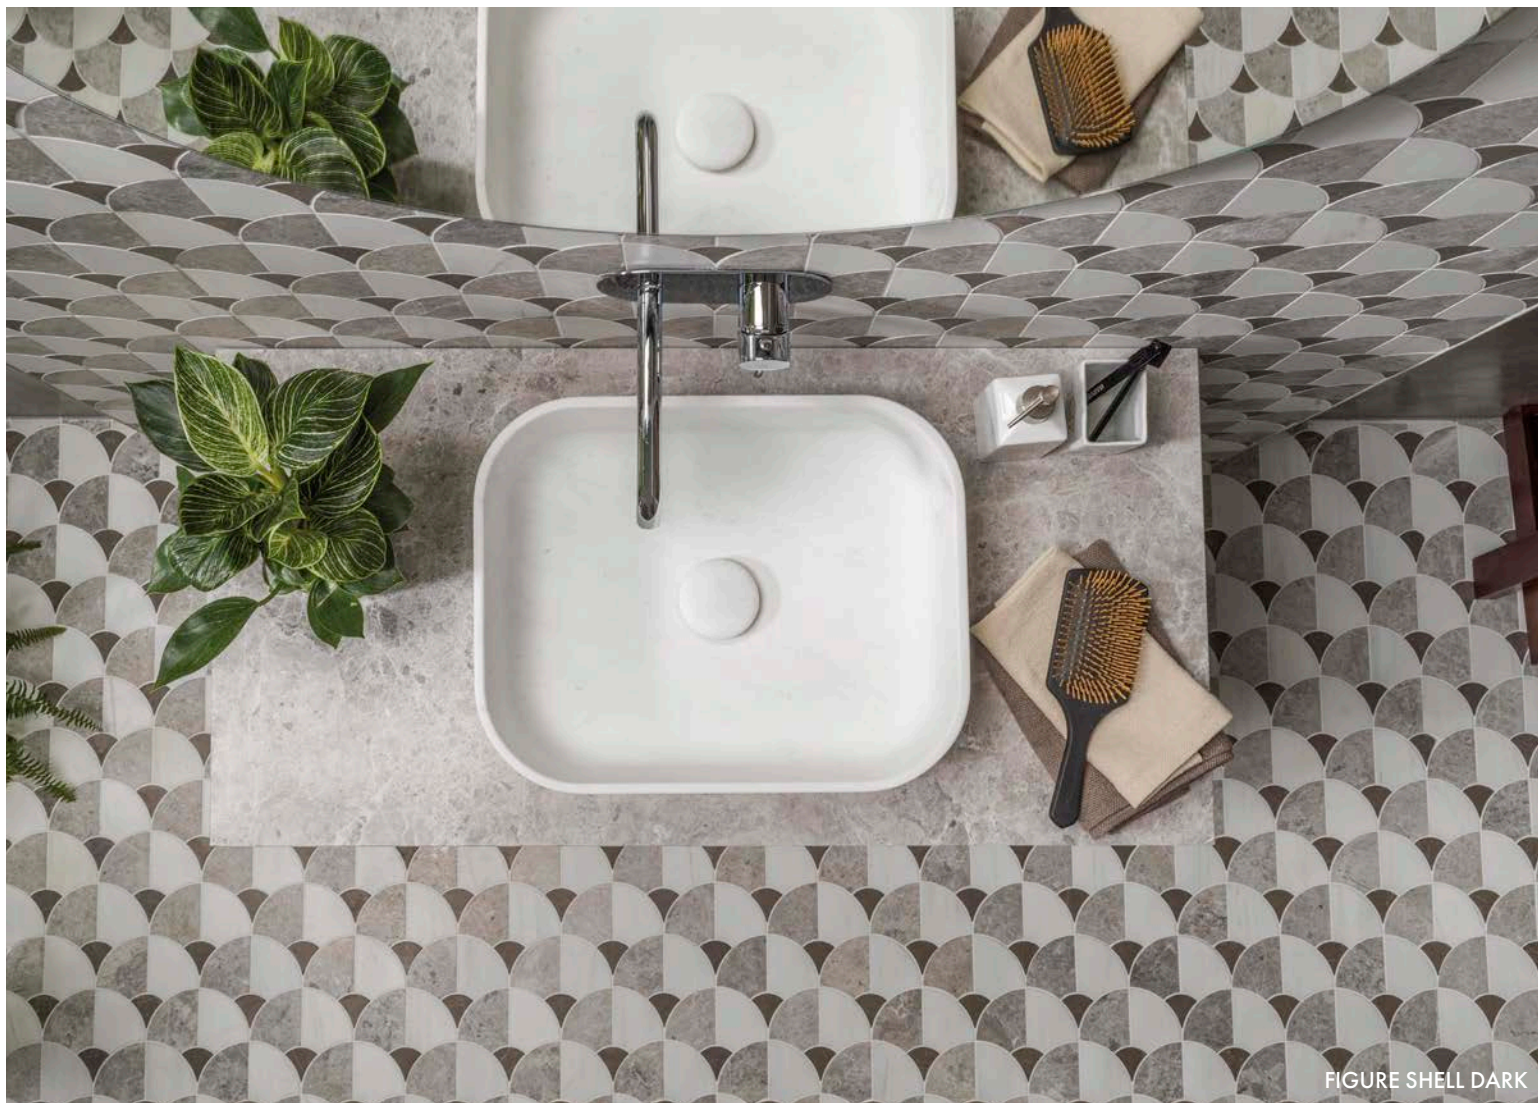

AVAILABLE SIZE: 23"x59", 23x23"

FIGURE

FIGURE SHELL DARK

FIGURE SHELL
DARK
100330407

FIGURE SHELL
LIGHT
100330413

FIGURE SPIRAL
DARK
100330421

FIGURE SPIRAL
LIGHT
100330399

FIGURE SPIRAL DARK

AVAILABLE SIZE: 12"x12"