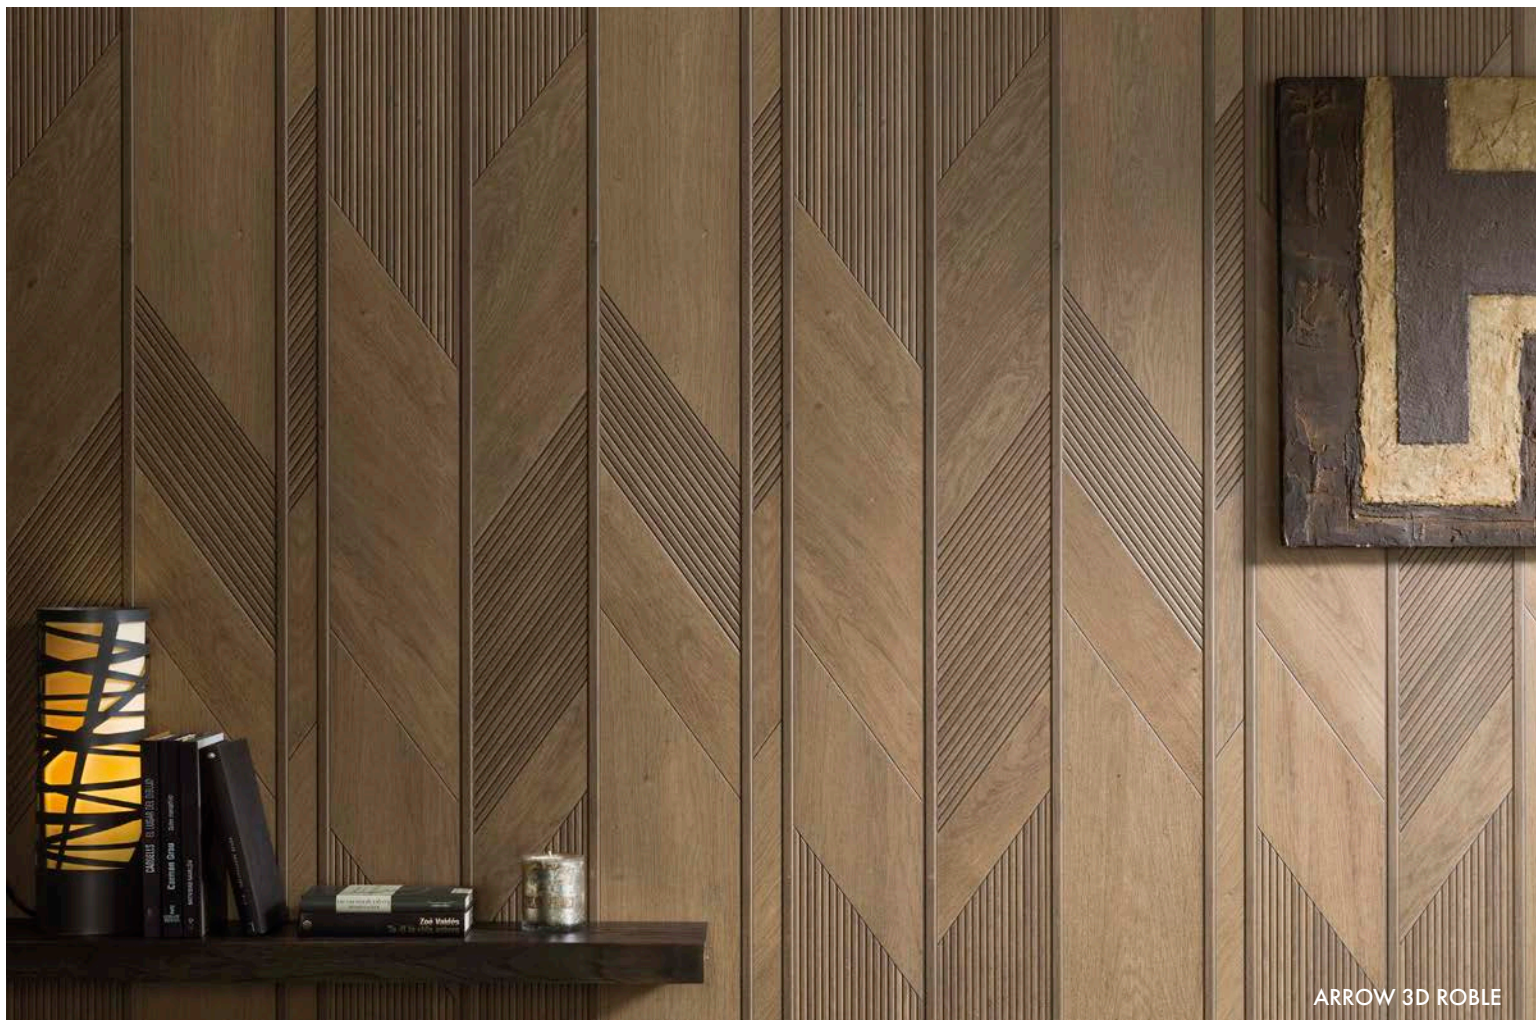

PORCELANOSA®

TILE · KITCHEN · BATH · HARDWOOD

NEW COLLECTIONS
2023

GENT

ARROW 3D ROBLE

ARROW 3D ARCE
23"x59" 100337364

ARROW 3D ROBLE
23"x59" 100337338

DIAMOND 3D ARCE
23"x59" 100337347

DIAMOND 3D ROBLE
23"x59" 100337348

DIAMOND 3D SILVER
23"x59" 100337356

LINE 3D ARCE
23"x59" 100337332

LINE 3D ROBLE
23"x59" 100337297

LINE 3D SILVER
100337319

STONE 3D ARCE
23"x59" 100337299

STONE 3D ROBLE
23"x59" 100337327

AVAILABLE SIZE: 23"x59", 23x23"

FIGURE

FIGURE SHELL DARK

FIGURE SHELL
DARK
100330407

FIGURE SHELL
LIGHT
100330413

FIGURE SPIRAL
DARK
100330421

FIGURE SPIRAL
LIGHT
100330399

FIGURE SPIRAL DARK

AVAILABLE SIZE: 12"x12"